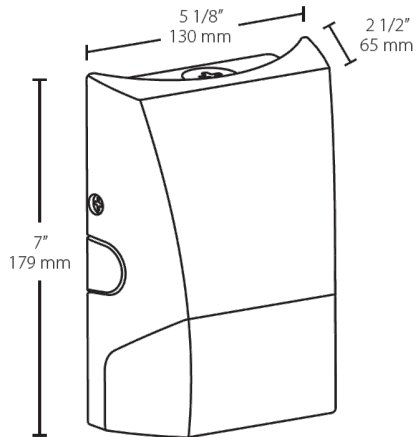

This product complies with the Buy American Act.

Dimensions

Features

- Economical
- Traditional non-cutoff design
- 60,000-hour LED lifespan
- 5-Year limited warranty

Ordering Matrix

Family	Size	Wattage	Color Temp	Finish	Photocell
BRISK		12			/PCU
	Blank = 8W & 12W only XL = 24W & 40W only	40 = 40W 24 = 24W 12 = 12W 8 = 8W	Blank = 5000K (Cool) N = 4000K (Neutral) Y = 3000K (Warm)	Blank = Bronze W = White	Blank = No Photocell /PCU = 120-277V Photocell